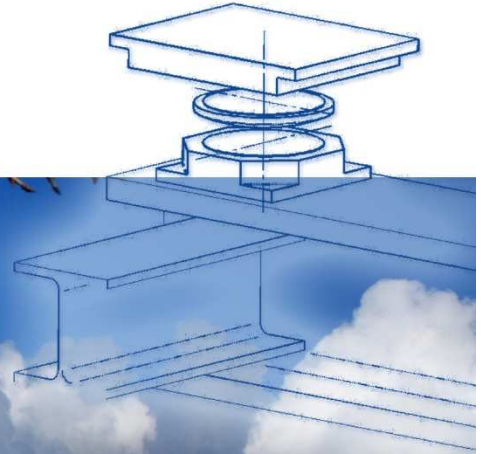

developing ideas

Dhatri Infrastructure (P) Ltd.

60 A, Diamond Harbour Road, Thakurpukur,
Kolkata 700063, India

Tel Ph. 91 33 2453 7153 / 7154 / 7111

Fax: +91 33 2453 7155

E-mail: ho@dhatriinfra.com

Web: www.dhatriinfra.com