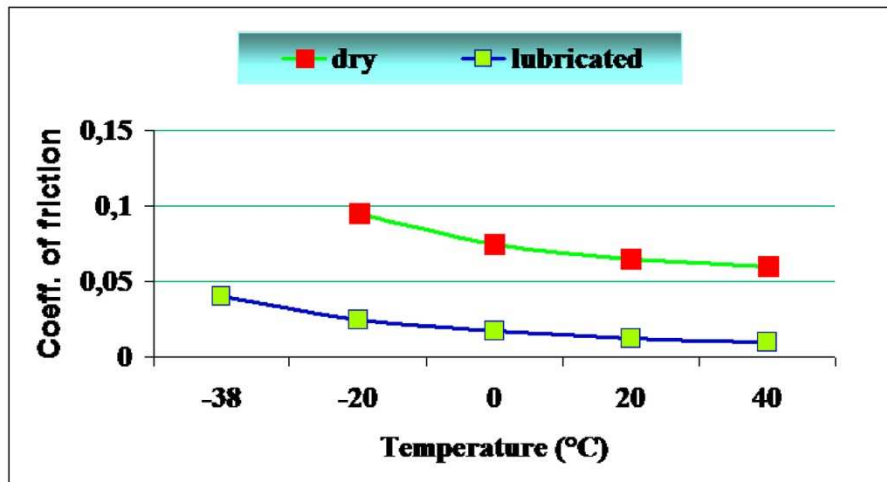

The fully refurbished line of PGslide® bearing technology comes with following advantages:

- ✓ maximum load up to 30.000 KN
- ✓ temperatures up to 550°C
- ✓ very low coefficient of friction (for PTFE see below chart)
- ✓ optimized design: small, universally connectable, cost efficient
- ✓ full service including design, manufacturing and assembly of bearings